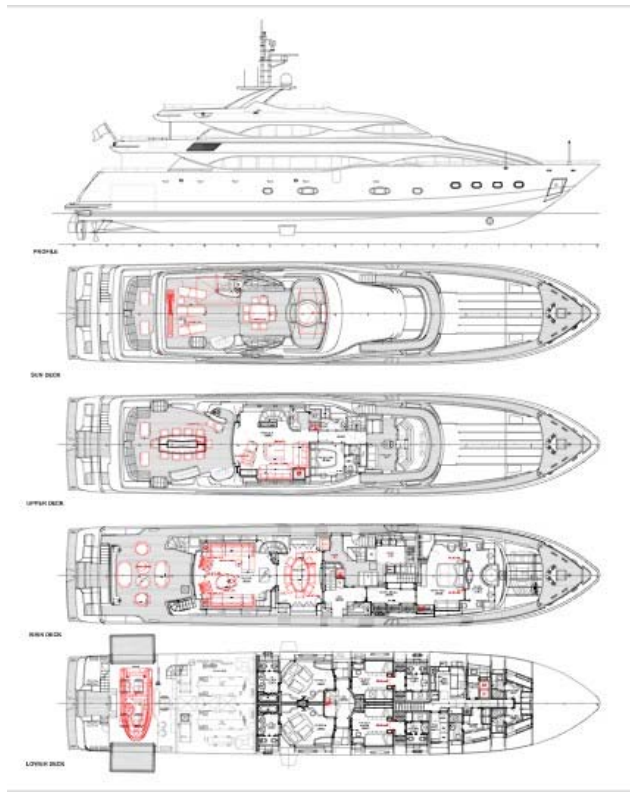

Lady Belmor

SPECIFICATIONS

Length: 39.6 Meters 129.9 Feet
Beam: 7.7 Meters 25.3 Feet
Draft: 2.4 Meters 7.9 Feet
Number of crew: 7
Built: 2009
Builder: CRN Ancona
Naval architect: CRN Engineering
Flag: Malta
Hull construction: GRP
Hull configuration: Planing hull
WiFi

AI Fresco Dining 1

Sunset Dining

Bridge Deck Seating

Jacuzzi

Sunbathing Area

Aerial Shot

Decks View

Layout