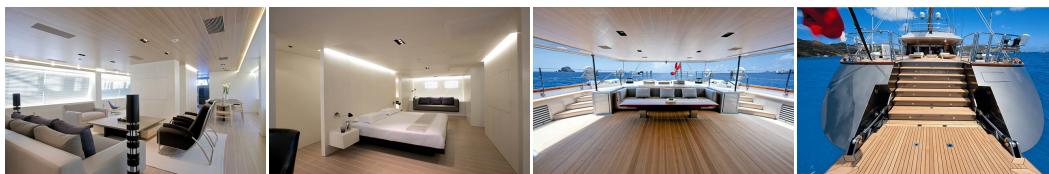

### THE YACHT

**50m luxury sailing yacht. Fully crewed luxury Sailing boat available for private yacht charter in Croatia and Greece.**

Luxury Sailing Yacht **Baracuda Valetta** accommodates up to 10 guests in 5 cabins on the lower deck. The full beam Owner's suite features a central king-size bed and his and her bathrooms. The guest cabins consist of two VIPs cabins fitted with queen-sized beds and two cabins with twin-beds and pullman berths. All guests cabins have en-suite bathrooms.

She is home to lovely pristine white furniture and minimalist decoration for a truly Zen and relaxed feel to your charter. She also features a state of the art full entertainment system as well as satellite TV, internet and audio-video systems.